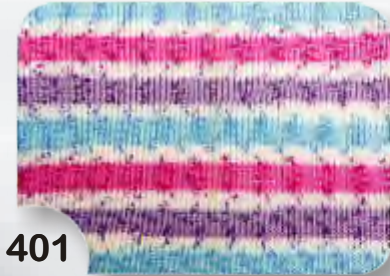

magic baby

76765

Packung 5x100 g
100 g = 360 m

80% Acrylic
20% Wool

401

401

402

402