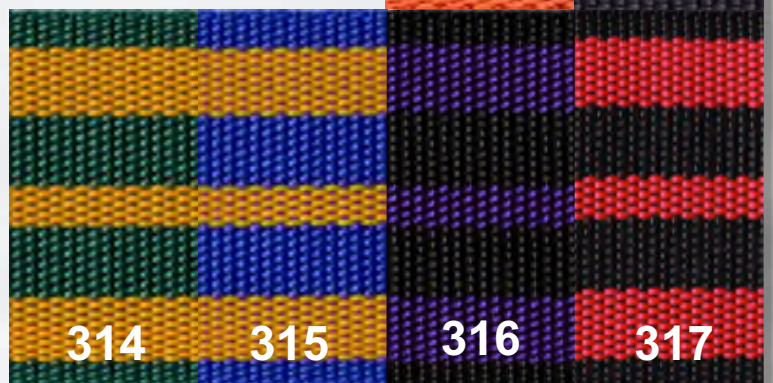

UNI-COLOR WEBBING

Make-up 25 m

100 % polypropylene

WIDTH	10 mm	16 mm	20 mm	25 mm	30 mm	35 mm	40 mm	50 mm
CARD	23110	23116	23120	23125	23130	23135	23140	23150
COLORS	white,black	white,black	all colors	all colors	all colors	black	all colors no Y	white,black
PRICE								

MULTI-COLOR WEBBING

Make-up 25 m

23001

width 50 mm
100% polyester

Multi-color,
various color
combinations

23002

width 50 mm
100% polypropylene

308

313

314

315

316

317