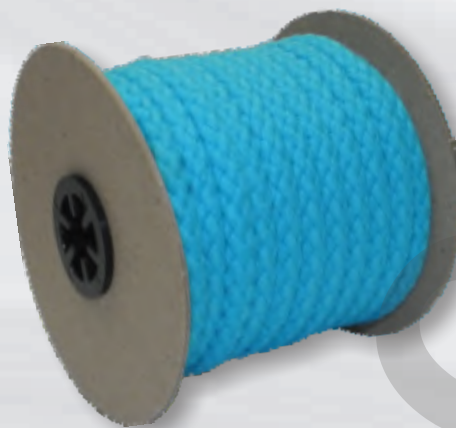

**COTTON BRAIDED CORD 5,3 mm**

**25025**

25 m make-up  
 100% cotton

ALL COLORS

**25125**

12,5 m make-up  
 100% cotton

ALL COLORS

**COTTON BRAIDED CORD 8,8 mm**

**25447**

10 m make-up  
 cover-cotton,  
 core-polyester

ALL COLORS  
 + WHITE 1101

25025 + 25125

25447

REZ00

1903

4202