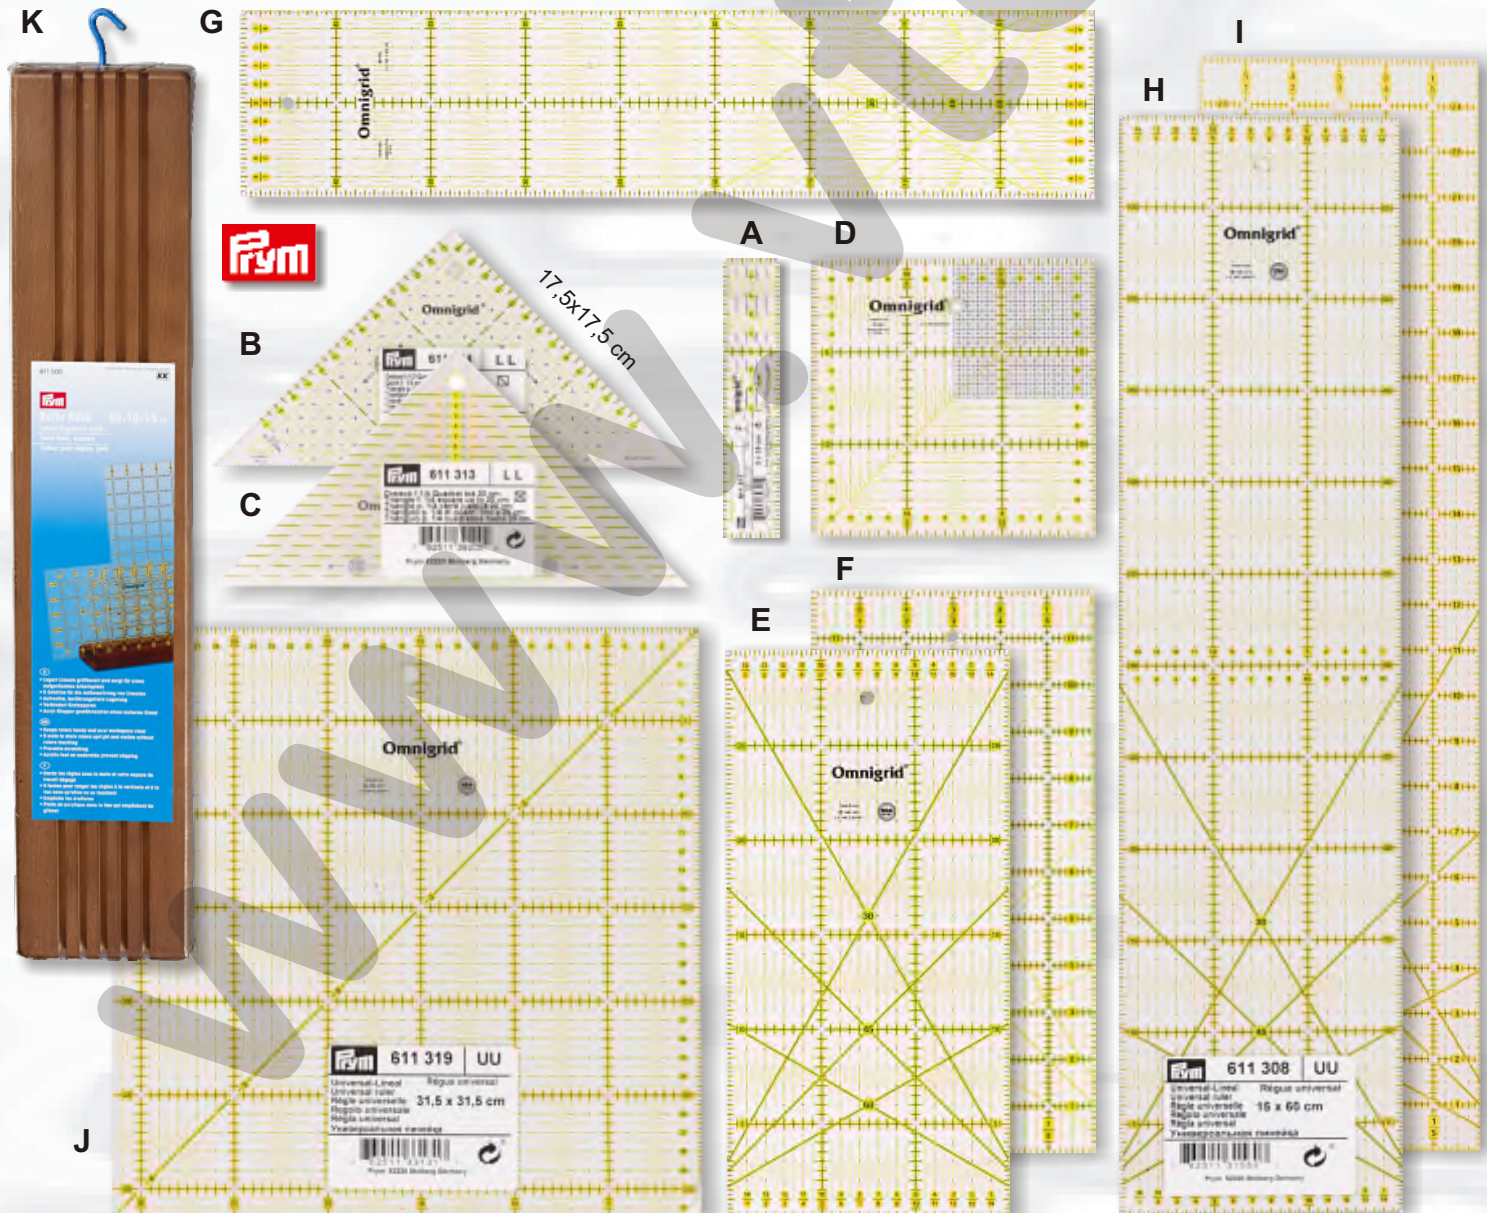

PATCHWORK RULERS

CARD NO.	PRYM NO.	TAG	DESCRIPTION	PRICE
39021	611 317	A	Patchwork ruler - rectangular, dim. 3 x 15 cm. Centimeter scale.	
39022	611 314	B	Patchwork ruler - triangular, for 1/2 squares up to 15 cm, dim. 17,5 x 17,5 cm. Centimeter scale.	
39023	611 313	C	Patchwork ruler - triangular, for 1/4 squares up to 20 cm, dim. 17,5 x 17,5 cm. Centimeter scale.	
39025	611 306	D	Patchwork ruler - square, dim. 15 x 15 cm. 45° angle marked. Centimetre scale.	
39026	611 307	E	Patchwork ruler - rectangular, dim. 15 x 30 cm. 30°, 45° and 60° angle marked. Centimetre scale.	
39027	611 643	F	Patchwork ruler - rectangular, dim. 6 x 12 inch (15 x 30 cm). 30°, 45° and 60° angle marked. Inch scale.	
39028	611 318	G	Patchwork ruler - rectangular, dim. 10 x 45 cm. 30°, 45° and 60° angle marked. Centimetre scale.	
39029	611 308	H	Patchwork ruler - rectangular, dim. 15 x 60 cm. 30°, 45° and 60° angle marked. Centimetre scale.	
39030	611 644	I	Patchwork ruler - rectangular, dim. 6 x 24 inch (15 x 60 cm). 30°, 45° and 60° angle marked. Inch scale.	
39031	611 319	J	Patchwork ruler - square, dim. 31,5 x 31,5 cm. 45° angle marked. Centimetre scale.	
39040	611 500	K	Wooden ruler rack for patchwork rulers. Vertical separate storage prevents damage of printed scales on rulers. Dim. 50x10x2 cm, 5 positions for storage.	

SCALE 4:1