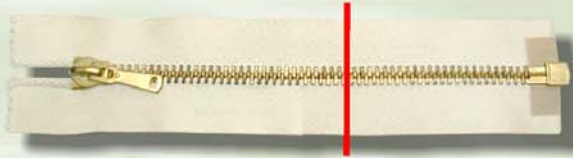

P6 Ms is close-end and open-end zipper with brass teeth width 6 mm, usable for harder clothing. Lengths from 6 to 25 cm close-end, 30 to 100 cm open-end. Colours are valid for all lengths.

P6 Ms Ni is close-end and open-end zipper with nickelled teeth width 6 mm, usable for harder clothing. Lengths from 12 to 20 cm close-end, 30 to 90 cm open-end. Colour black only, fancy slider.

P6 Ms OLDBR is close-end and open-end zipper with old-brass teeth width 6 mm, usable for harder clothing. Lengths from 14 to 20 cm close-end, 30 to 90 cm open-end. Colours are marked with X.

	W WHITE 100
	CR CREAM 170
	X R RED 114
	X WI WINE 119
	DP DARK PURPLE 162
	LB LIGHT BLUE 141
	MB MIDDLE BLUE 148
	X DB DARK BLUE 150
	X DG DARK GREEN 128
	X KHA KHAKI 133

	BEI BEIGE X 171
	DBR DARK BROWN X 185
	GR GREY 192
	DGR DARK GREY X 196
	BL BLACK X 197

P6 MS CE	PRICE
63006 6 cm	
63008 8 cm	
63010 10 cm	
63012 12 cm	
63014 14 cm	
63016 16 cm	
63018 18 cm	
63020 20 cm	
63022 22 cm	
63025 25 cm	