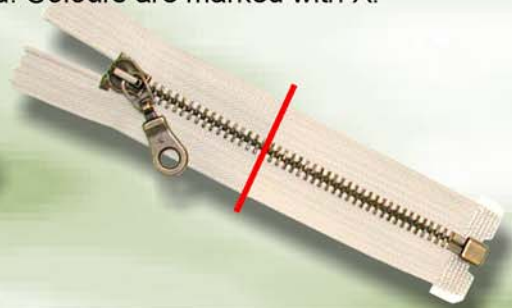

P6 Ms is close-end and open-end zipper with brass teeth width 6 mm, usable for harder clothing. Lengths from 6 to 25 cm close-end, 30 to 100 cm open-end. Colours are valid for all lengths.

P6 Ms Ni is close-end and open-end zipper with nickelled teeth width 6 mm, usable for harder clothing. Lengths from 12 to 20 cm close-end, 30 to 90 cm open-end. Colour black only, fancy slider.

P6 Ms OLDBR is close-end and open-end zipper with old-brass teeth width 6 mm, usable for harder clothing. Lengths from 14 to 20 cm close-end, 30 to 90 cm open-end. Colours are marked with X.

	W WHITE 100
	CR CREAM 170
	X R RED 114
	X WI WINE 119
	DP DARK PURPLE 162
	LB LIGHT BLUE 141
	MB MIDDLE BLUE 148
	X DB DARK BLUE 150
	X DG DARK GREEN 128
	X KHA KHAKI 133