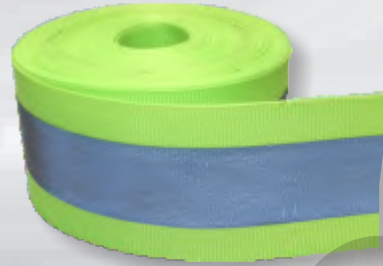

**REFLECTIVE SEW-ON BANDS**

**BAND 25 MM**  
**70044**

total width 25 mm  
refl. stripe 10 mm  
make-up 10 m  
100% polyester

B-SLV

Y-SLV

OR-SLV

**BAND 40 MM**  
**70045**

total width 40 mm  
refl. stripe 20 mm  
make-up 10 m  
100% polyester

**BAND 25 MM**

*In compliance with EN 471.*

**70043**

width 25 mm  
make-up 10 m  
70% polyester  
30% cotton

**BAND 50 MM**

*In compliance with EN 471.*

**70042**

width 50 mm  
make-up 5 m  
70% polyester  
30% cotton

**REFLECTIVE IRON-ON BANDS**

**BAND 25 MM**

**70143**

width 25 mm  
make-up 10 m  
70% polyester  
30% cotton

**BAND 50 MM**

**70142**

width 50 mm  
make-up 5 m  
70% polyester  
30% cotton

**BAND STRIPED 25 MM**

*In compliance with EN 20471.*

**70141**

width 25 mm  
make-up 3 m  
100% polyester

**BAND ŠRAFOVANÁ 50 MM**

*In compliance with EN 20471.*

**70140**

width 50 mm  
make-up 2 m  
100% polyester

Colors: **yellow and silver in both widths.** Suitable especially for stretch materials.