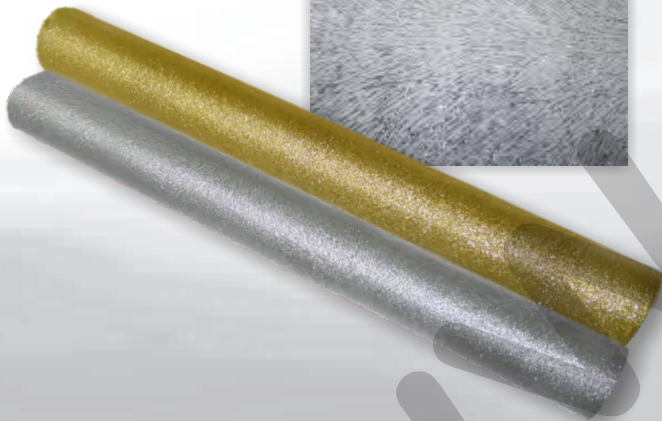

70411

METALLIC ORGANZA

Cobweb fabric, width 12 cm, make-up 4,5 m, 100% polyester, colors: silver, gold.

Metallic fabric - mesh, width 39 cm, make-up 7 m. 100% polyester. Colors: gold, red.

70439

70450

Metallic fabric, width 50 cm, make-up 4,5 m. 100% polyester. Colors: silver, gold.

70844

DECORATIVE LACE

Decorative lace with glitter, width 48 cm, make-up 4,5 m. 100% polyester. Colors: silver, gold, red.

Decorative fabric, width 28 cm, make-up 2,6 m. 100% polyester.

70828

TYPE 1

TYPE 2