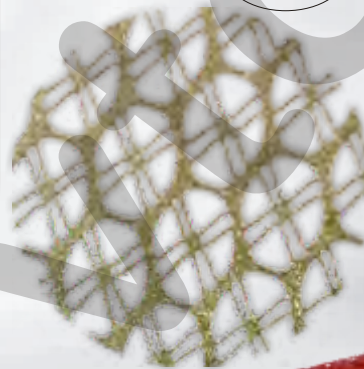

70411

METALLIC ORGANZA

Cobweb fabric, width 12 cm, make-up 4,5 m, 100% polyester, colors: silver, gold.

Metallic fabric - mesh, width 39 cm, make-up 7 m. 100% polyester. Colors: gold, red.

70439

70450

Metallic fabric, width 50 cm, make-up 4,5 m. 100% polyester. Colors: silver, gold.

70844

DECORATIVE LACE

Decorative lace with glitter, width 48 cm, make-up 4,5 m. 100% polyester. Colors: silver, gold, red.

Decorative fabric, width 28 cm, make-up 2,6 m. 100% polyester.

70828

TYPE 1

TYPE 2