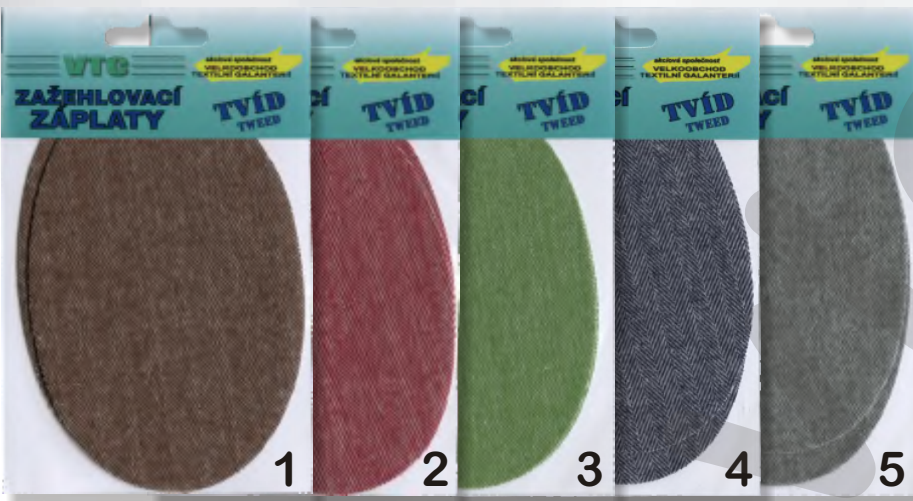

**IRON-ON PATCHES "FLAGS"**

CONTENT: 1 pair, 8x10 cm, oval

**70660**

Price for 1 pair.

100% polyester

**IRON-ON PATCHES "TWEED"**

CONTENT: 1 pair, 9x14 cm, oval

**70670**

Price for 1 pair.

100% cotton

**SELFADHESIVE PATCHES**

Self-adhesive nylon patches for tents, umbrellas, raincoats etc.

Two ways of applying -

- 1) to stick on or
- 2) stick it on and iron-on for wash resistance.

100% nylon

CONTENT:  
1 piece, 12x20 cm,  
rectangle

**70675**

Price for 1 piece.