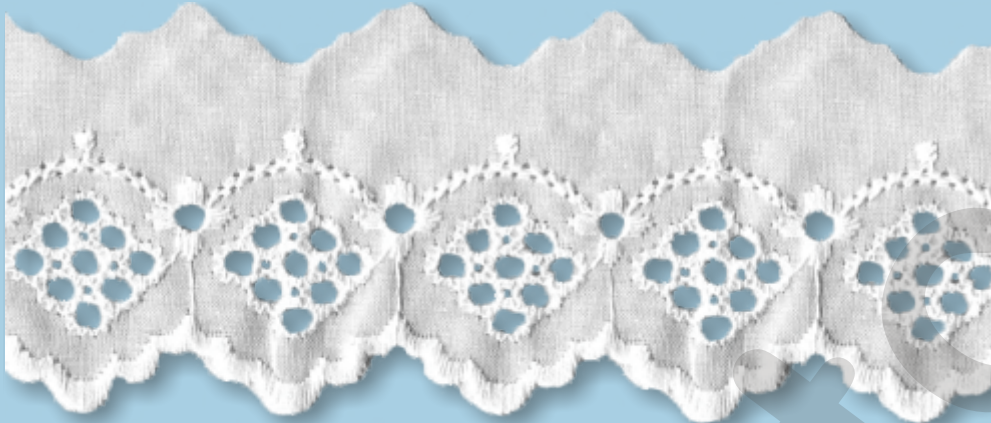

**MADEIRA  
EMBROIDERY**

100% cotton  
Make-up ca. 14 m

**74426**

25 mm

**74425**

45 mm

**74421**

50 mm