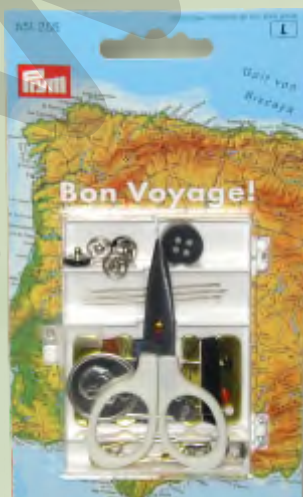

SEWING KIT ON CARD

39444