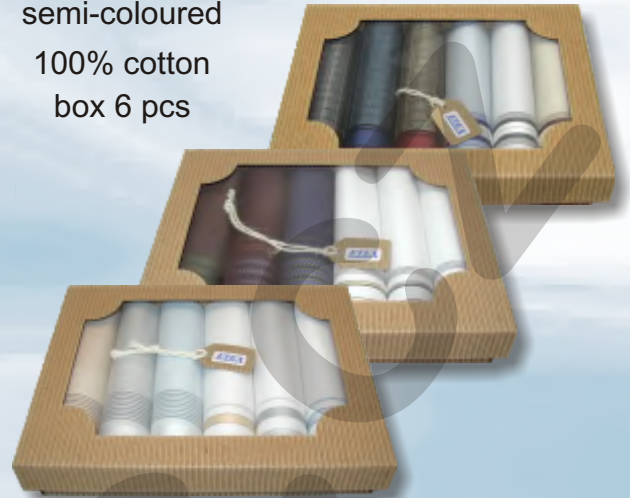

77530 
GENTLEMEN'S 100% cotton
box 3 pcs

77620 
GENTLEMEN'S semi-coloured
100% cotton
box 6 pcs

EMIX

77590 "CIGAR"
GENTLEMEN'S woven
jacquard 
100% cotton
combed
box 3 pcs

77595 "CIGAR"
GENTLEMEN'S woven
coloured 
100% cotton
combed
box 3 pcs

77618 
GENTLEMEN'S

77619 
GENTLEMEN'S
MANAGER 100% cotton
box 3 pcs

Changes of colours and designs are reserved!