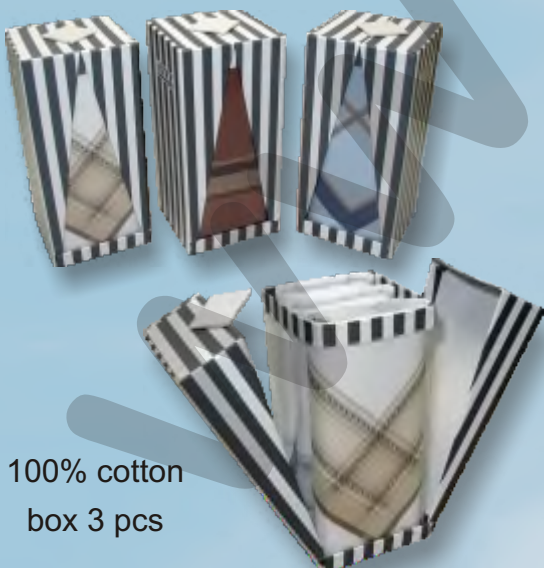

77530 
GENTLEMEN'S 100% cotton
box 3 pcs

77620 
GENTLEMEN'S semi-coloured
100% cotton
box 6 pcs

EMIX

77590 "CIGAR"
GENTLEMEN'S woven
jacquard 
100% cotton
combed
box 3 pcs

77595 "CIGAR"
GENTLEMEN'S woven
coloured 
100% cotton
combed
box 3 pcs

77618 
GENTLEMEN'S

77619 
GENTLEMEN'S
MANAGER 100% cotton
box 3 pcs

Changes of colours and designs are reserved!