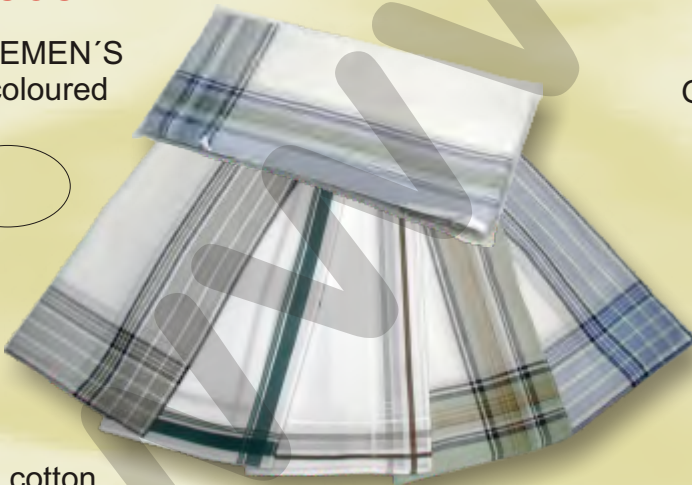

77542

GENTLEMEN'S
coloured

100% cotton
combed
GERE
pack 6 pcs

77586

GENTLEMEN'S
WOVEN

100% cotton
combed
GERE

pack 6 pcs

mileta

77541

GENTLEMEN'S
semi-coloured

100% cotton
combed
GERE
pack 6 pcs

77535

GENTLEMEN'S
semi-coloured

100% cotton
combed
MOORE
pack 6 pcs

77536

GENTLEMEN'S
coloured

100% cotton
combed
MOORE
pack 6 pcs

Changes of colours and designs are reserved!