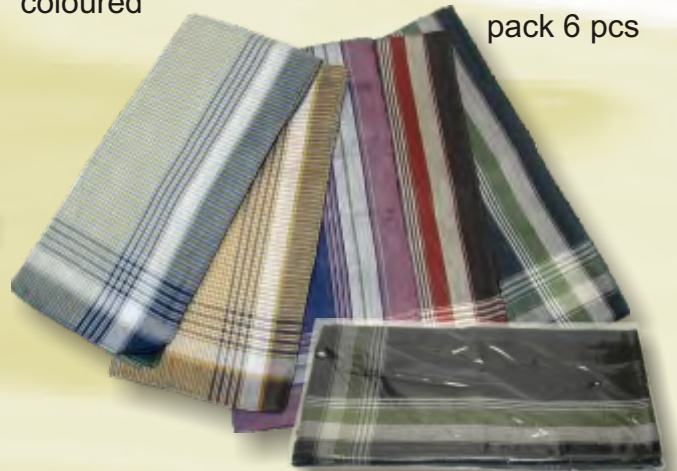

77542

GENTLEMEN'S
coloured

100% cotton
combed
GERE
pack 6 pcs

77586

GENTLEMEN'S
WOVEN

100% cotton
combed
GERE

pack 6 pcs

mileta

77541

GENTLEMEN'S
semi-coloured

100% cotton
combed
GERE
pack 6 pcs

77535

GENTLEMEN'S
semi-coloured

100% cotton
combed
MOORE
pack 6 pcs

77536

GENTLEMEN'S
coloured

100% cotton
combed
MOORE
pack 6 pcs

Changes of colours and designs are reserved!