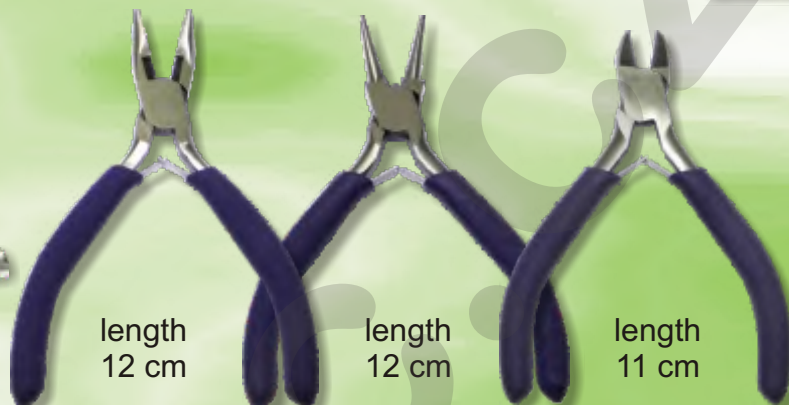

**LEATHER STRIP CORD** Length 90 cm,  
diam. 1,5x2 mm,  
50 pcs/pack

**88520**

BLACK

BROWN

NATURAL

COLOR  
MIX

### JEWELLERY PLIERS

**87180**  
knurled jaws

**87181**  
round nose

**87195**  
nipper

### LEATHER CORD FASTENER

**80080** antique copper

suitable for  
cord diam.  
2 mm,  
50pcs/pack

nickel

### BEADING THREAD

**75128**

Strong cotton threads, tex 60x3, make-up 100 m,  
5 spools/pack. Price for 1 spool.