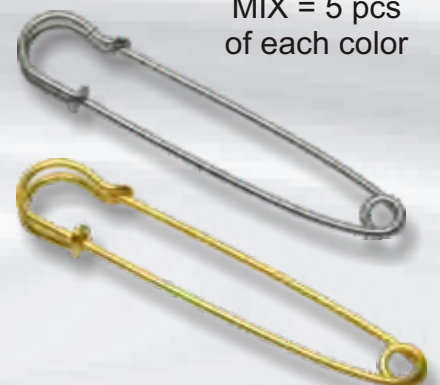

SAFETY PINS NO.1 LACQUERED COLORED

86410

Length 28 mm,
assorted colors

mild steel
24 pcs/box

CHILDREN SAFETY PINS SIMPLEX 52 MM

86224

Children safety pins
from certified materials.
stainless steel, plastic
4 pcs/card

CURVED SAFETY PINS 40 MM

86221

50 pcs/box

stainless steel,
brass

SAFETY PINS KILT 70 mm

83470

Decorative lacquered
safety pins

10 pcs/pack

MIX = 2 pcs
of each color

Y
PI
R
LBL
B
MIX

SAFETY PINS KILT 76 mm

83476

Decorative safety pins
10 pcs/pack

SIL

GD

MIX

MIX = 5 pcs
of each color