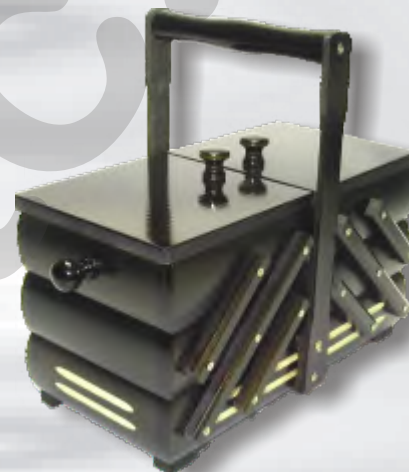

87102

30x15x25 cm
(w x d x h)

wooden sewing box -
accordion expandable
SMALL

type 01 - light

type 02 - medium

type 03 - dark

87103

34x18x27 cm
(w x d x h)

wooden sewing box -
accordion expandable
LARGE

type 01 - light

type 02 - medium

type 03 - dark