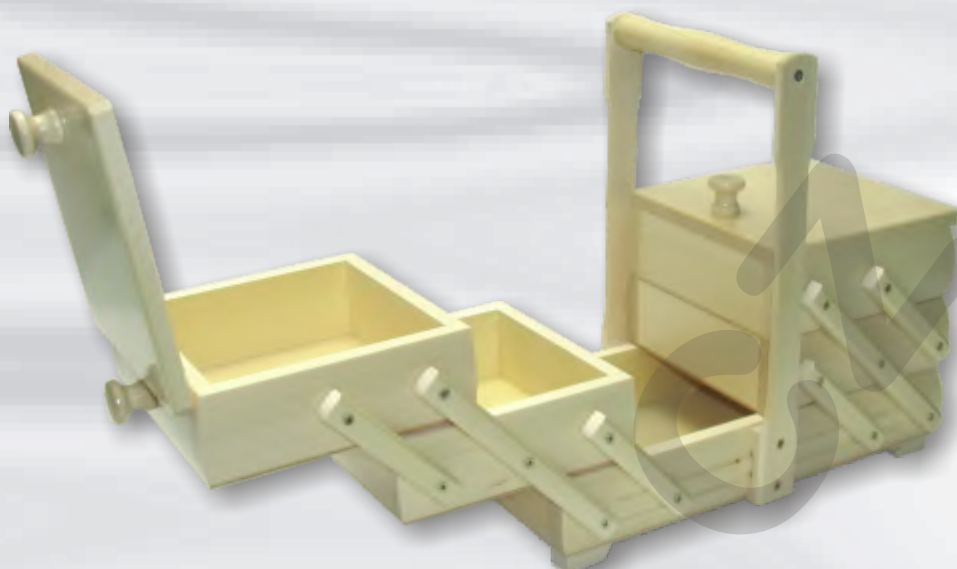

87102

30x15x25 cm
(w x d x h)

wooden sewing box -
accordion expandable
SMALL

type 01 - light

type 02 - medium

type 03 - dark

87103

34x18x27 cm
(w x d x h)

wooden sewing box -
accordion expandable
LARGE

type 01 - light

type 02 - medium

type 03 - dark